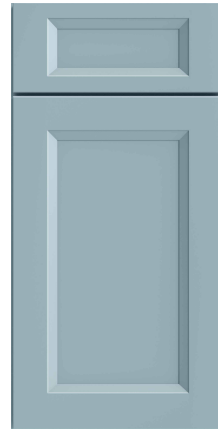

Mountain Stream

104