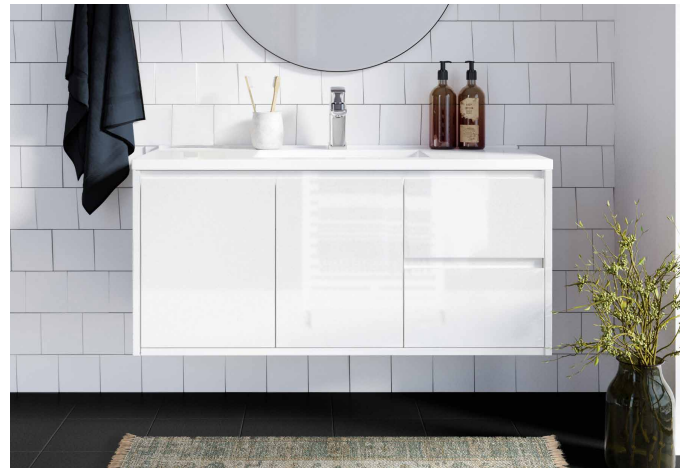

Milano

Polar White

SL400

Gloss

Sand

SL402

Matte

Modern and sophisticated is the perfect way to describe the all-new Surelle vanity collection by Dreamery. This beautiful, wall-hung vanity is available in eight trendy finishes to fit any bathroom decor, that will enhance the bathroom of your dreams.