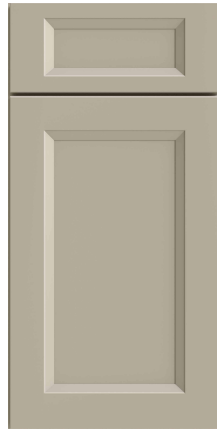

Sydney⁺

Sides:	1/4" Applied Finished ends (Need to specify, additional charge)
Hardware:	<i>blum</i> soft-close, 6 way adjustable clip-on hinges, full extension drawer glides
SKU Nomenclature:	Paint: SBP-B30 / Specify color number | Stain: SKP-B30 / Specify color number

---

101

102

Sahara

103

104

106

107

108

109