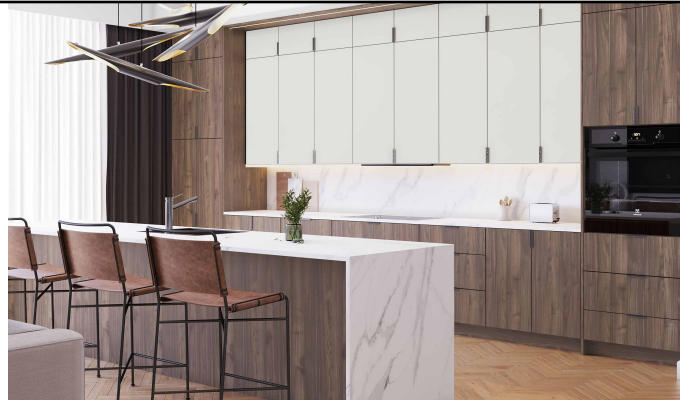

Classic

54

The Classic Collection features a frameless box construction, and comes in either a white satin finish with full extension metal drawer boxes, or with a maple interior and solid wood dovetail drawer boxes.