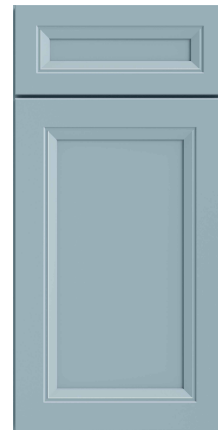

Mountain Stream

104