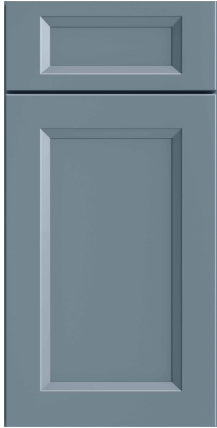

Adirondack Blue
105