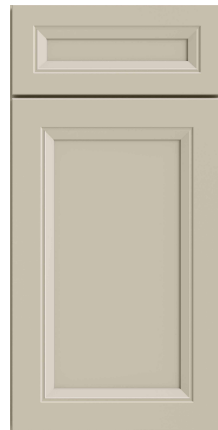

Richmond⁺

Plus⁺

Sides:	1/4" Applied Finished ends (Need to specify, additional charge)
Hardware:	<i>blum</i> soft-close, 6 way adjustable clip-on hinges, full extension drawer glides
SKU Nomenclature:	RBP-B30 / Specify color number

101

102

Sahara

103

104

105

106

107

108

109

110