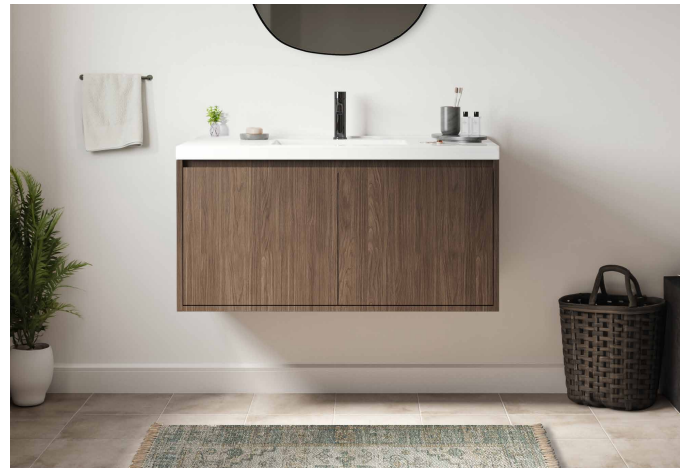

Milano

Polar White

SL400

Gloss

Sand

SL402

Matte

Modern and sophisticated is the perfect way to describe the all-new Surelle vanity collection by Dreamery. This beautiful, wall-hung vanity is available in eight trendy finishes to fit any bathroom decor, that will enhance the bathroom of your dreams.