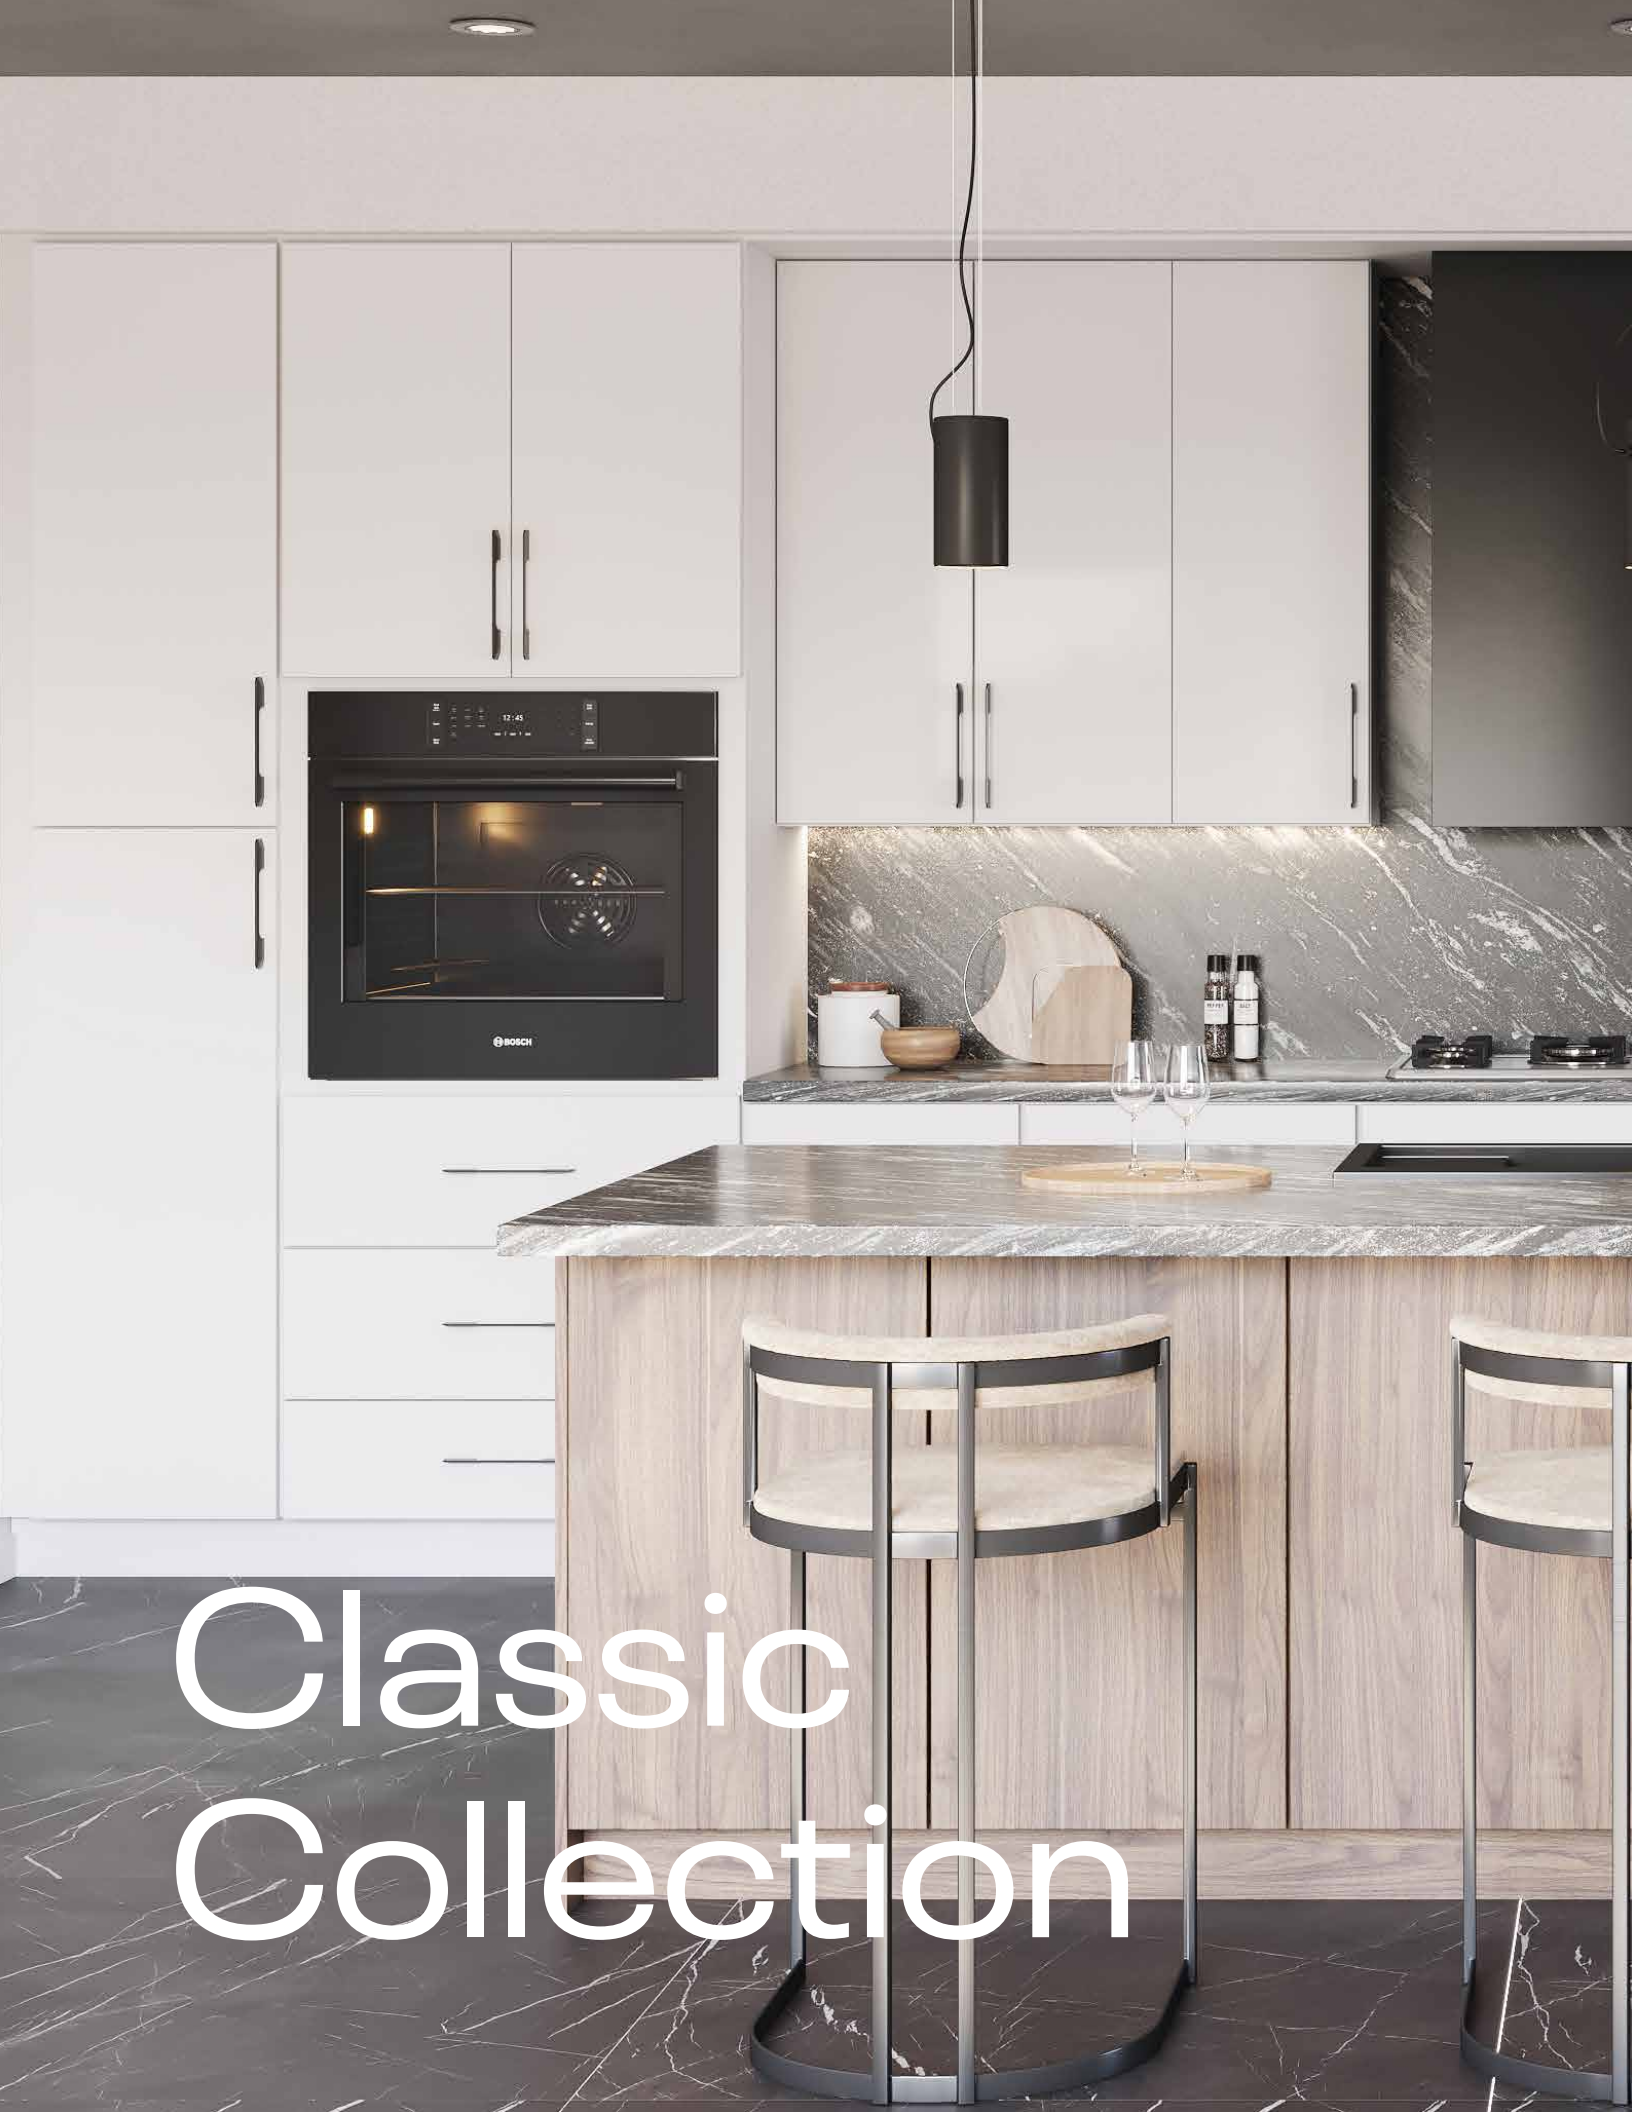

Adirondack Blue
105

Ale (Rift Cut White Oak)
200

Black
110

Bourbon (Rift Cut White Oak)
201

Newport

White (Wall Cabinets), Evergreen (Base Cabinets)

Classic Collection

Broadway / Milano Collection
Milano Snow
Broadway Almond