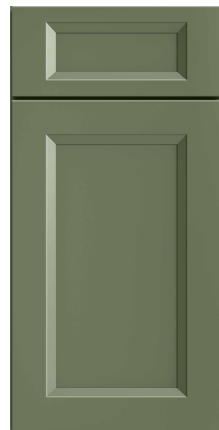

Evergreen

107