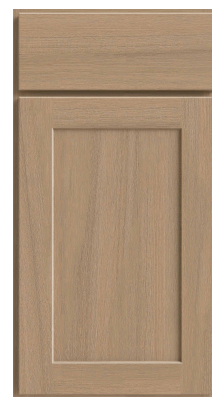

Harvest
L05